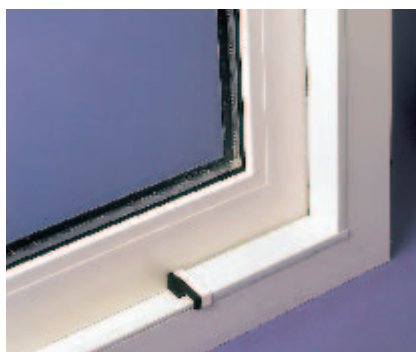

Low maintenance

Our PVC-U patio door really couldn't require less maintenance. It can't swell, shrink, spoil or rot with time and will never warp, flake or peel, so no more sanding, planing or painting ever again. Just occasionally oil the locks and gently rub the frames over with a mild detergent to keep them at their best.

Neat finishing profiles include a unique integral door stop with specially designed details for easy cleaning. The use of an aluminium running track ensures smooth opening and closing for long term performance.

Unique door stop