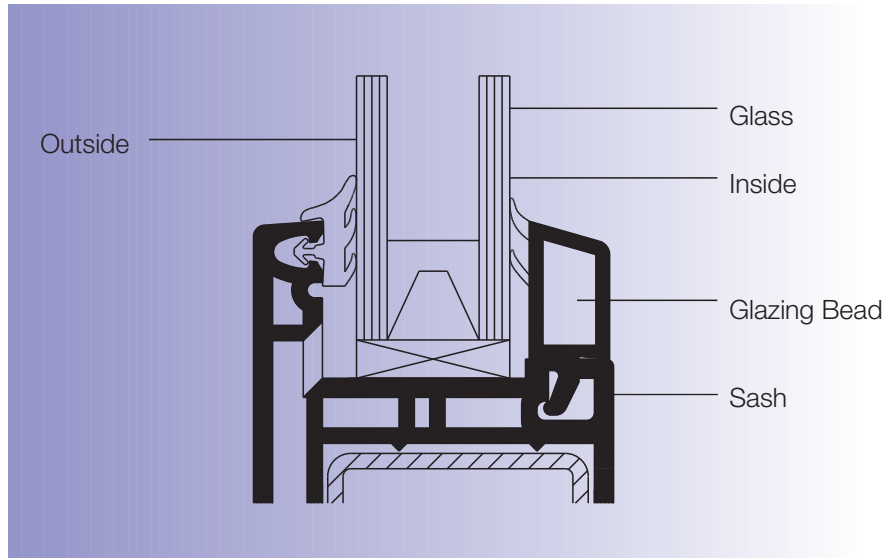

conservatories and porches. Our doors are made to last and, with fully welded construction, the design ensures increased rigidity and long life, even in the toughest conditions.

A twin weatherseal between sash and frame keeps the cold out, while dense brushpile seals incorporate polyethylene weatherfins to prevent rain ingress.

The latest sealing technology and modern sealed double glazing units mean an end to those annoying draughts. The profiles are also designed to minimise sound transmission, so allowing occupants of the house to relax undisturbed.